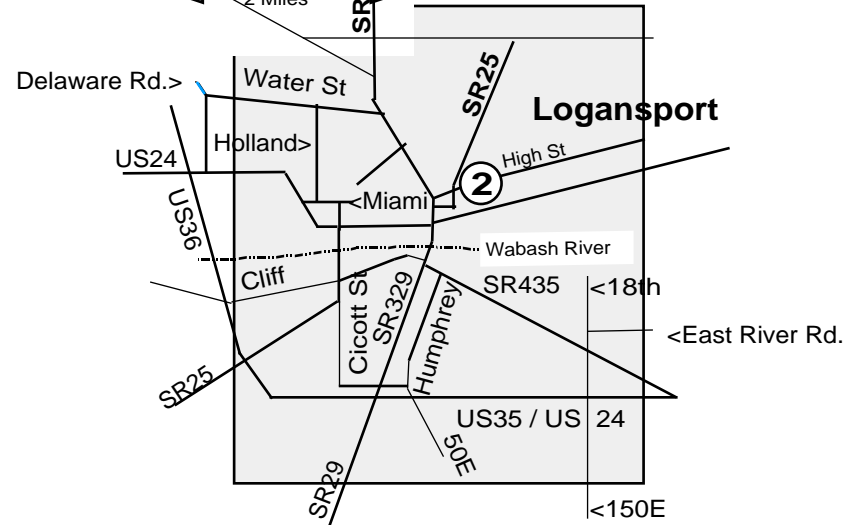

Cass County

C. T. Myer
11/9/99

- Suggested Route
- Highways
- Paved Roads
- Gravel Roads / Co. Lines

Points of interest:

- 1.** France Park scenic trails, mountain biking, swimming
- 2.** Restored Carrousel