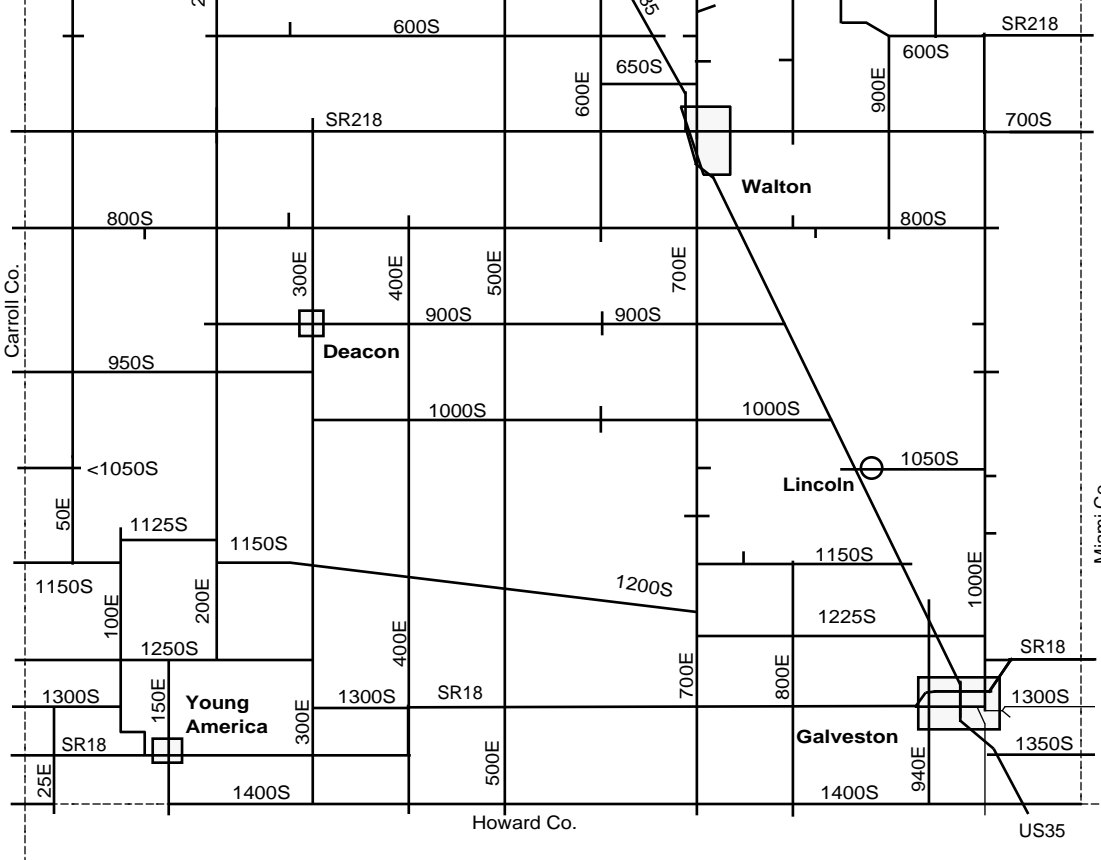

Cass County

C. T. Myer
11/9/99

- Suggested Route
- Highways
- Paved Roads
- Gravel Roads / Co. Lines

Points of interest:

- 1.** France Park scenic trails, mountain biking, swimming
- 2.** Restored Carrousel